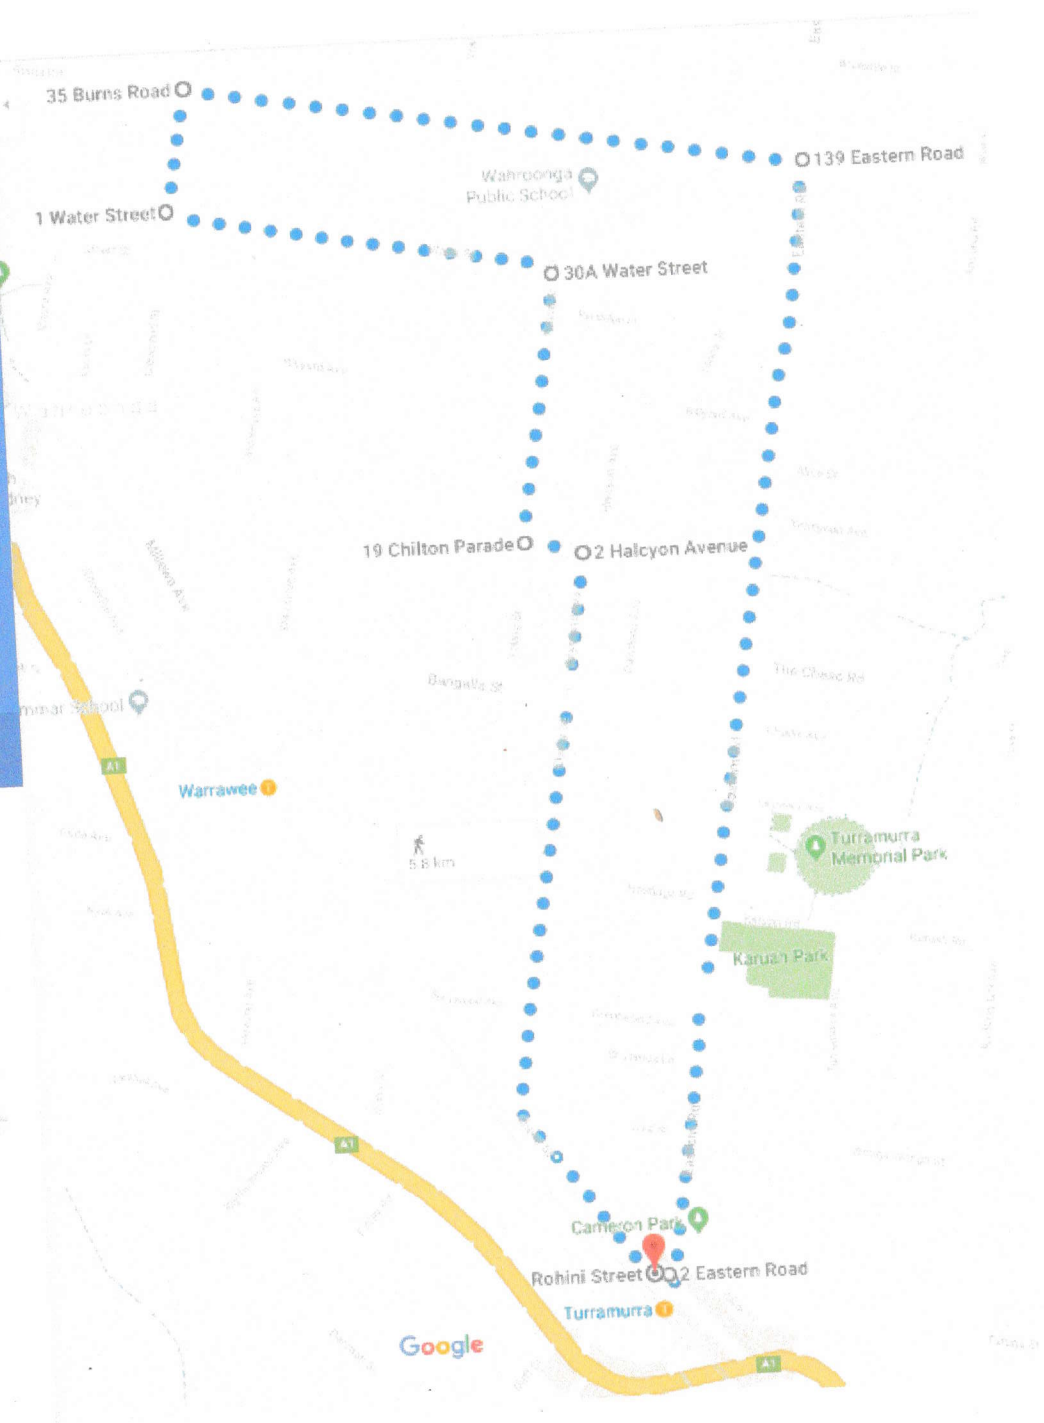

B
5.8 km

Navigation menu with icons for car, bus, walking, bicycle, and airplane. A list of destinations is shown:

- Rohini St, Turramurra NSW 2074
- 2 Halcyon Ave, Wahroonga NSW 2076
- 19 Chilton Parade, Warrawee NSW 2076
- 30A Water St, Wahroonga NSW 2076
- 1 Water St, Wahroonga NSW 2076
- 35 Burns Rd, Wahroonga NSW 2076
- 139 Eastern Rd, Wahroonga NSW 2076
- 2 Eastern Rd, Turramurra NSW 2074
- Rohini St, Turramurra NSW 2074

Buttons: Add destination, OPTIONS

Send directions to your phone

via Cherry St 5.8 km

DETAILS

1:00 min 1:35 min

Google